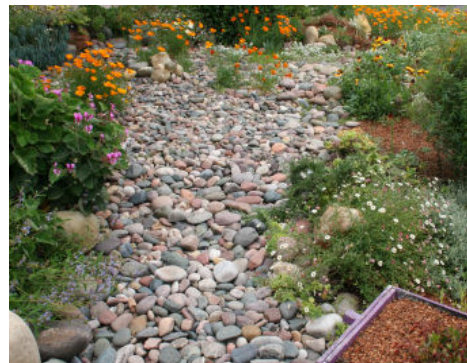

Dry Riverbed